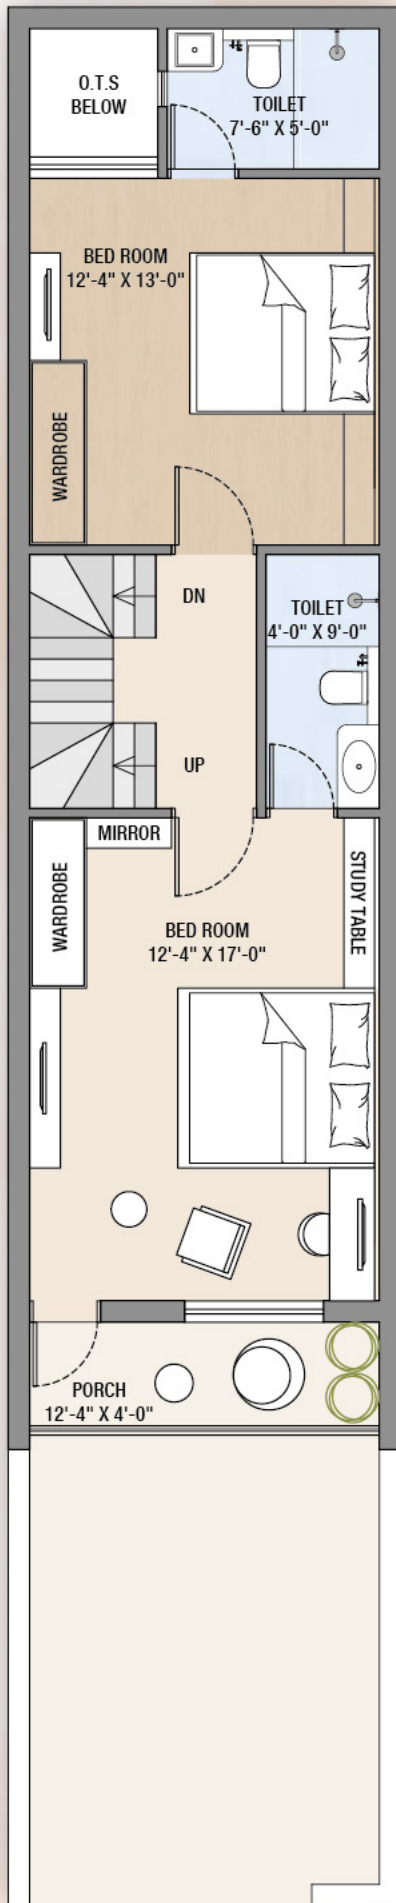

*Discover  
your  
Dream Home*

THE  
**DIVINE**  
*Bungalow*

**TYPE - A**

**TYPE - B**

**GROUND FLOOR**

**FIRST FLOOR**

**SECOND FLOOR**

# PLOT CALCULATION

9.00 MTR. WIDE ROAD

45.00 MTR. WIDE ROAD

18.00 MTR. WIDE ROAD

PROJECT BY  
ADITYARAJ BUILDCON LLP

Location Map

OUR SUCCESSFUL PROJECTS

THE DIVINE CITY  
RAJKOT