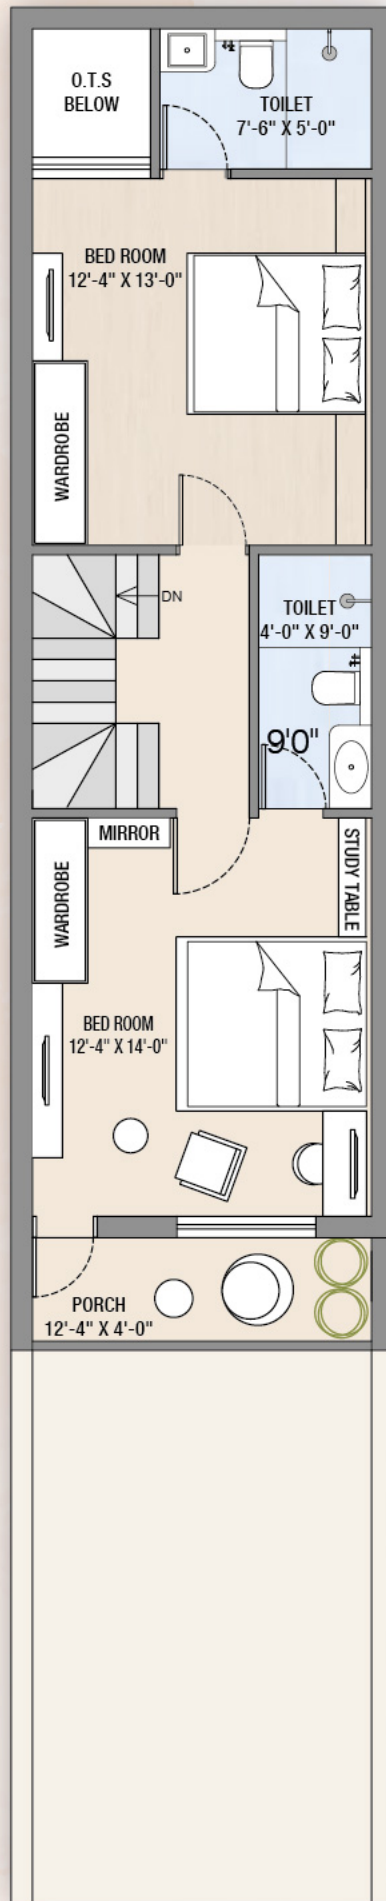

*Discover  
your  
Dream Home*

THE  
**DIVINE**  
*Bungalow*

**TYPE - A**

**TYPE - B**

**GROUND FLOOR**

**FIRST FLOOR**

**SECOND FLOOR**

# PLOT CALCULATION

9.00 MTR. WIDE ROAD

45.00 MTR. WIDE ROAD

18.00 MTR. WIDE ROAD

PROJECT BY  
ADITYARAJ BUILDCON LLP

Location Map

OUR SUCCESSFUL PROJECTS

THE DIVINE CITY  
RAJKOT