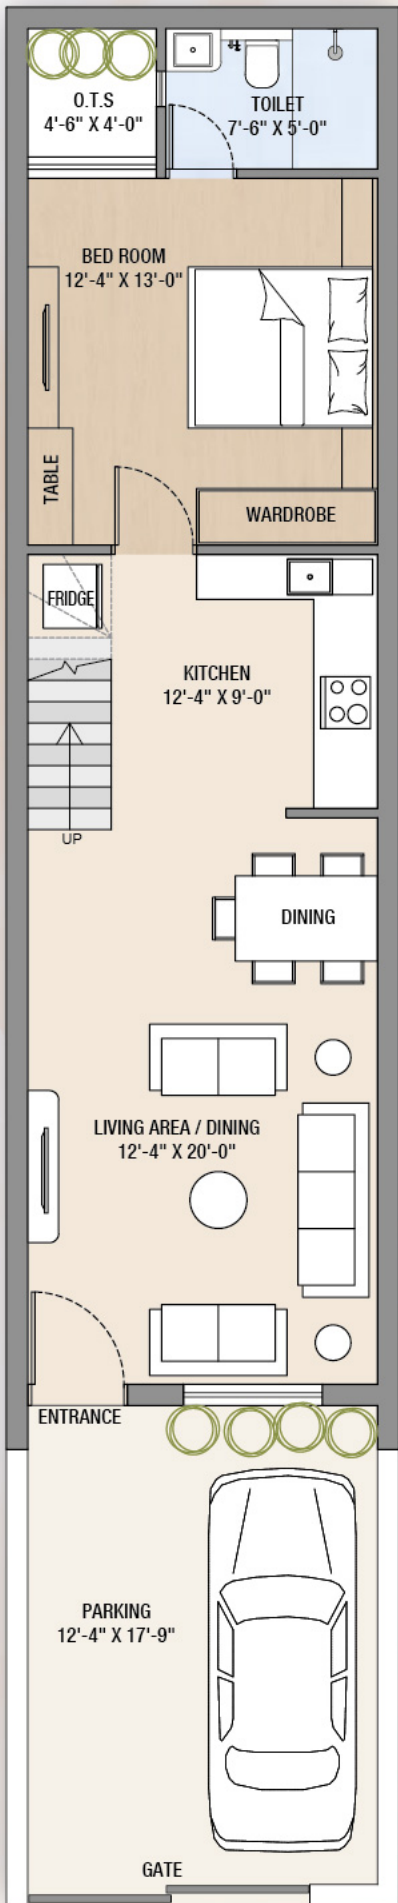

*Discover  
your  
Dream Home*

THE  
**DIVINE**  
*Bungalow*

**TYPE - A**

**TYPE - B**

**GROUND FLOOR**

**FIRST FLOOR**

**SECOND FLOOR**

# PLOT CALCULATION

9.00 MTR. WIDE ROAD

45.00 MTR. WIDE ROAD

18.00 MTR. WIDE ROAD

PROJECT BY  
ADITYARAJ BUILDCON LLP

Location Map

OUR SUCCESSFUL PROJECTS

THE DIVINE CITY  
RAJKOT