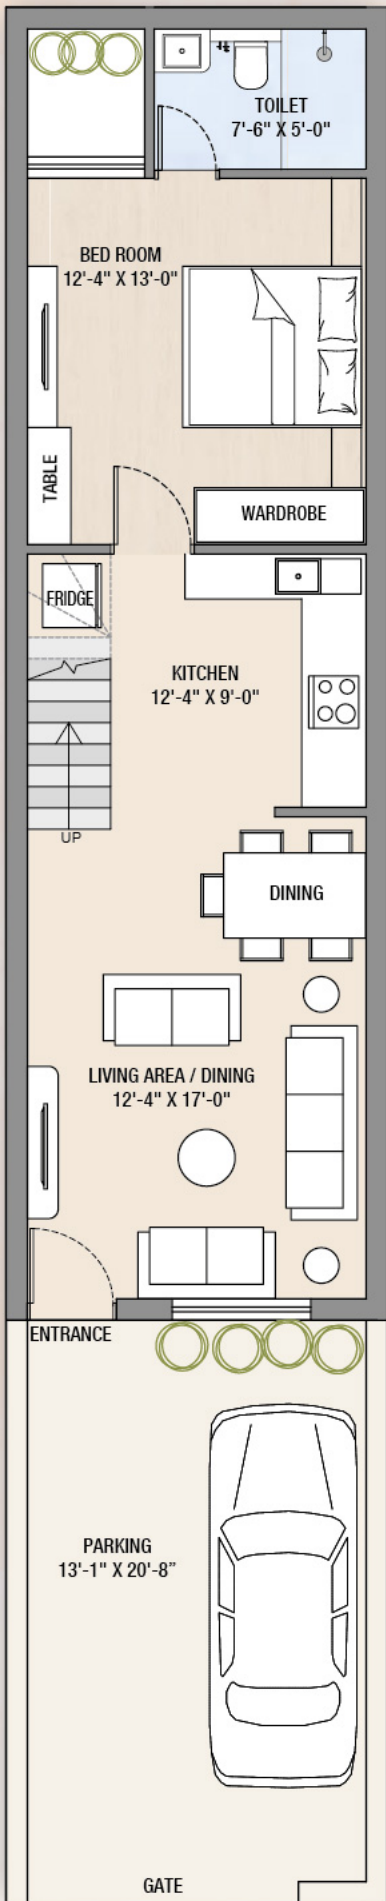

*Discover  
your  
Dream Home*

THE  
**DIVINE**  
*Bungalow*

**TYPE - A**

**TYPE - B**

**GROUND FLOOR**

**FIRST FLOOR**

**SECOND FLOOR**

# PLOT CALCULATION

9.00 MTR. WIDE ROAD

45.00 MTR. WIDE ROAD

18.00 MTR. WIDE ROAD

PROJECT BY  
ADITYARAJ BUILDCON LLP

Location Map

OUR SUCCESSFUL PROJECTS

THE DIVINE CITY  
RAJKOT